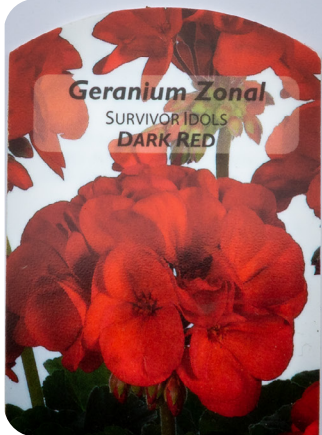

A close-up photograph of a cluster of purple flowers, likely chrysanthemums, with many small, delicate petals. The flowers are in sharp focus in the foreground, while others in the background are blurred. The background is a soft, out-of-focus green, suggesting a garden or nursery setting.

geraniums

interspecific geraniums

marcada dark red (compact)
marcada pink (compact)
marcada orange (compact)
marcada magenta (compact)

Ivy leaf geraniums (trailing)

evka carmine (compact)
great balls of fire violet (medium)
precision amethyst (medium/large)
precision bright lilac (medium/large)
precision bright red (compact/medium)
precision burgundy red (compact/medium)
precision dark red (medium/large)
precision light pink (medium/large)
precision rose (medium/large)
precision rose lilac (medium)
precision white (medium/large)
royal blue (medium)
royal hot pink (medium)
supreme lilac (medium)
supreme red (medium)
supreme white (medium)

Zonal geraniums (upright)

designer bright red (medium)
designer bright scarlet (medium)
designer dark purple (large)
designer hot pink (large)
designer light pink (large)
designer light salmon (medium/large)
designer pink splash (large)
designer purple rose (medium)
designer white (medium)
fantasia cherry (medium/large)
fantasia dark red (x-large)
fantasia deep rose splash (compact)
fantasia light pink splash (compact/medium)
fantasia orange (compact)
fantasia pink (medium)
fantasia purple (compact/medium)
fantasia salmon (medium)
moonlight cembalo (compact/medium)
moonlight lucky (compact medium)
moonlight violina (compact/medium)
survivor idols bright red (x-large)
survivor idols indigo sky (x-large)
survivor idols white (x-large)
survivor idols pink mega-splash (x-large)
survivor idols pink batik (x-large)