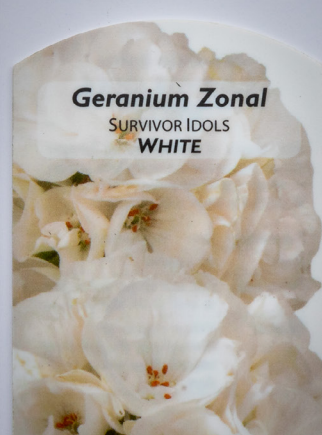

Geranium Zonal
SURVIVOR IDOLS
WHITE